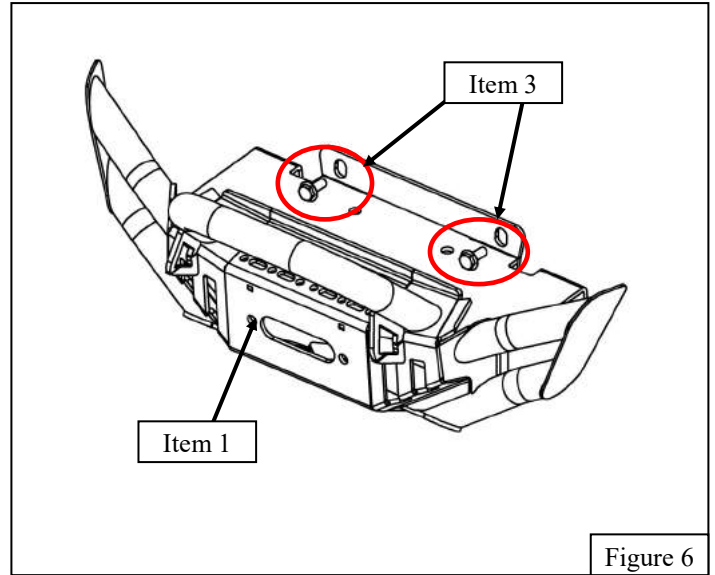

3. Cut Along the blue line on both sides so that the end plate does not interfere with fascia. See **Figure 2 & 3**
4. Trim the front fascia according to **Figure 4**.

5. Remove Pro R OEM bumper, by removing the 4 OE hardware as seen in **Figure 5**.
6. Next use (4) M10 flanged hex head screw (item 3) to mount the UTV Winch Bumper to the frame of RZR Pro R. See **Figure 6 & 7**.

Figure 5

Figure 6

Figure 7

Note: Winch mounting is provided at the four locations shown in **Figure 8**.

This bumper is compatible with the SP winch series from Superwinch. (SP 35, SP 35SR, SP 45, and SP 45SR).

Hardware is included with each winch.

Figure 8

OPTIONAL AUXILIARY LIGHTING

- This bumper allows for the mounting of two 3” square auxiliary lights at the location shown below using M8 hardware. See **Figure 9**.