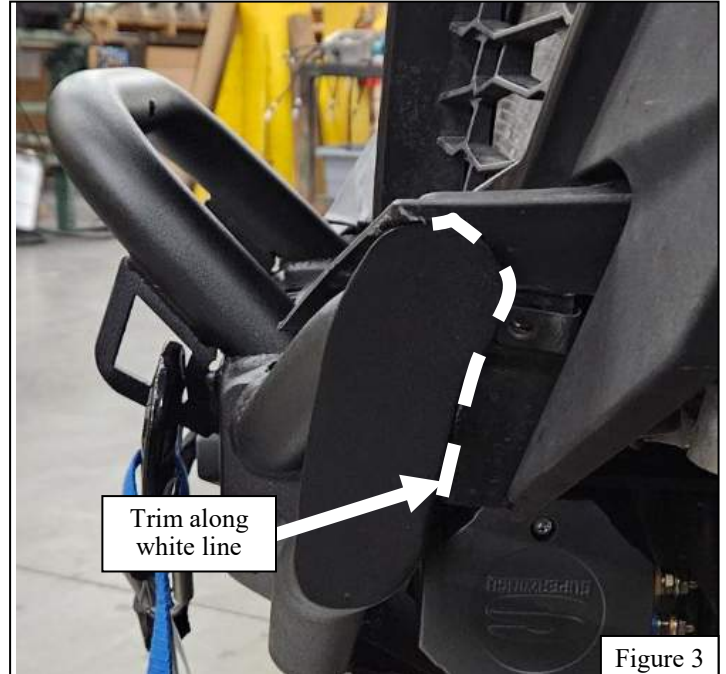

3. Cut Along the blue line on both sides so that the end plate does not interfere with fascia. See **Figure 2 & 3**
4. Trim the front fascia according to **Figure 4**.

5. Remove Pro R OEM bumper, by removing the 4 OE hardware as seen in **Figure 5**.
6. Next use (4) M10 flanged hex head screw (item 3) to mount the UTV Winch Bumper to the frame of RZR Pro R. See **Figure 6 & 7**.