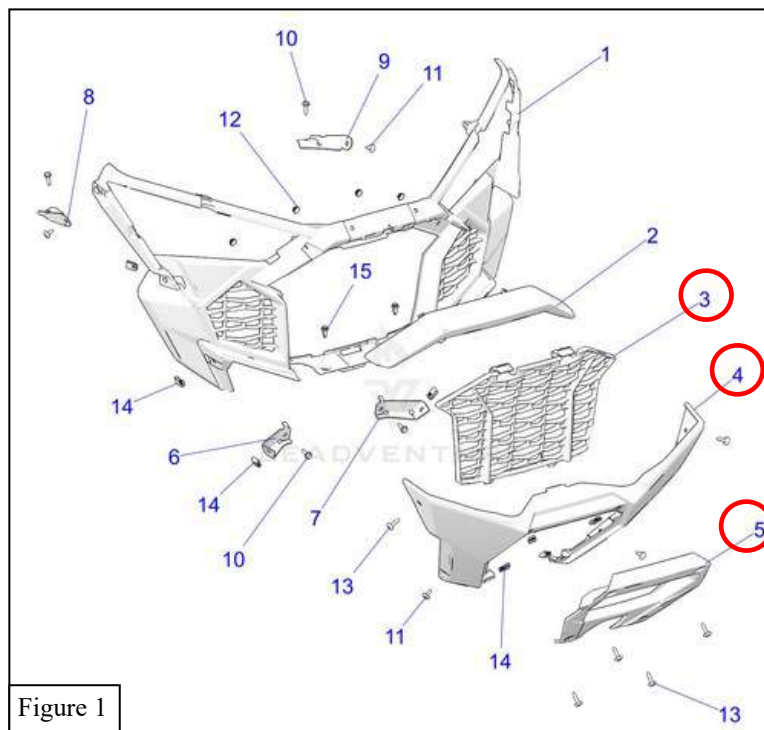

www.westinautomotive.com

DATE: 04/04/2024

PROCEDURE

1. Remove contents from box, verify if all parts listed are present and free from damage.
Carefully read and understand all instructions before attempting installation.
Failure to identify damage before installation could lead to a rejection of any claim.

2. Remove the following components and their respective hardware according to the manufacturer's assembly drawing below **Figure 1**.
 - #3 Fascia Grille
 - #4 Front Bumper
 - #5 Front Bumper Cover

PRO R PREMIUM SHOWN

3. Cut Along the blue line on both sides so that the end plate does not interfere with fascia. See **Figure 2 & 3**
4. Trim the front fascia according to **Figure 4**.

5. Remove Pro R OEM bumper, by removing the 4 OE hardware as seen in **Figure 5**.
6. Next use (4) M10 flanged hex head screw (item 3) to mount the UTV Winch Bumper to the frame of RZR Pro R. See **Figure 6 & 7**.

Figure 5

Figure 6

Figure 7

Note: Winch mounting is provided at the four locations shown in **Figure 8**.

This bumper is compatible with the SP winch series from Superwinch. (SP 35, SP 35SR, SP 45, and SP 45SR).