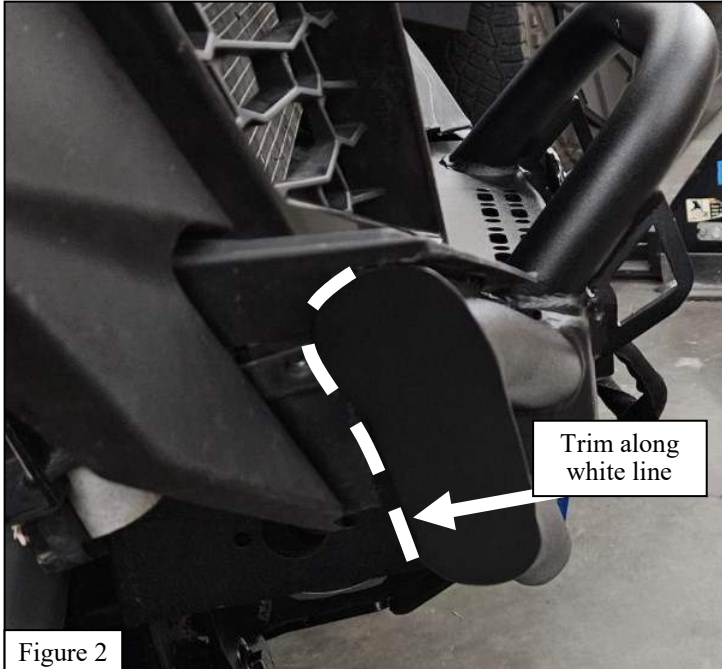

3. Cut Along the blue line on both sides so that the end plate does not interfere with fascia. See **Figure 2 & 3**
4. Trim the front fascia according to **Figure 4**.

5. Remove Pro R OEM bumper, by removing the 4 OE hardware as seen in **Figure 5**.
6. Next use (4) M10 flanged hex head screw (item 3) to mount the UTV Winch Bumper to the frame of RZR Pro R. See **Figure 6 & 7**.