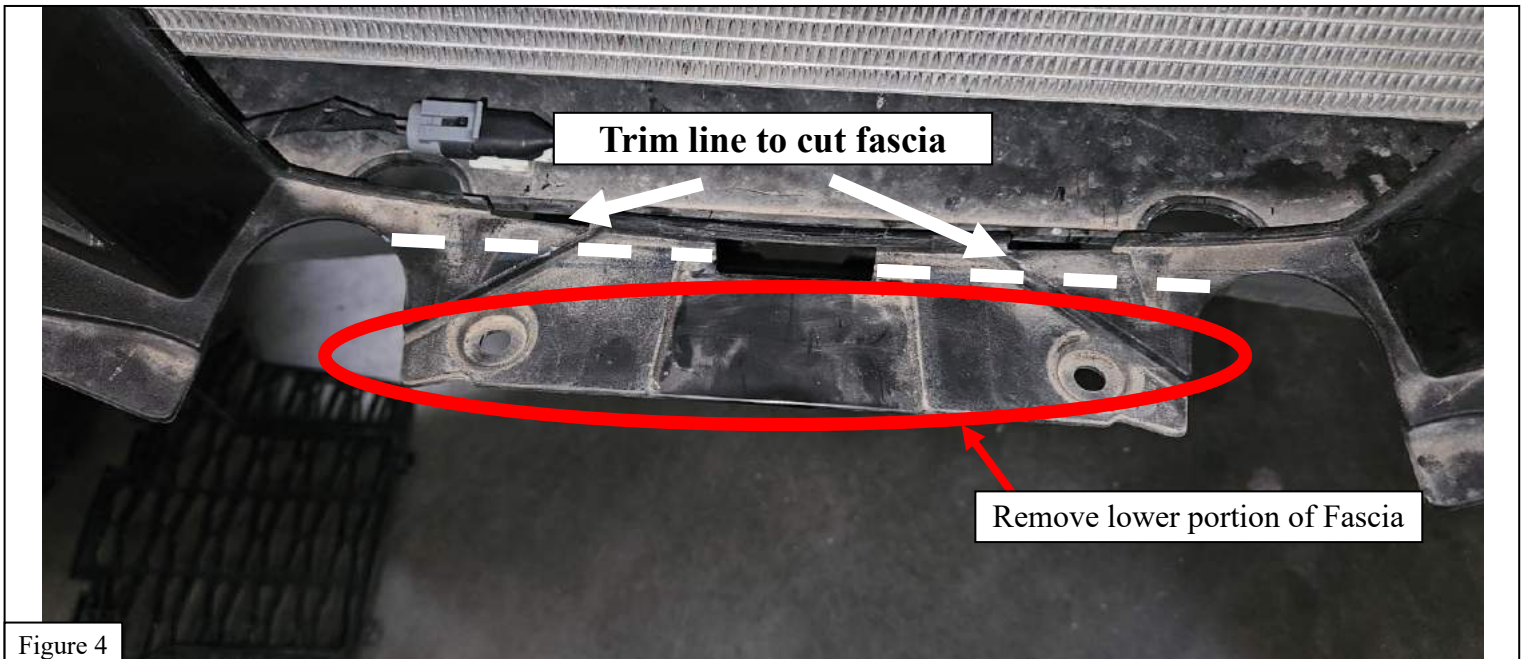

3. Cut Along the blue line on both sides so that the end plate does not interfere with fascia. See **Figure 2 & 3**
4. Trim the front fascia according to **Figure 4**.

5. Remove Pro R OEM bumper, by removing the 4 OE hardware as seen in **Figure 5**.
6. Next use (4) M10 flanged hex head screw (item 3) to mount the UTV Winch Bumper to the frame of RZR Pro R. See **Figure 6 & 7**.