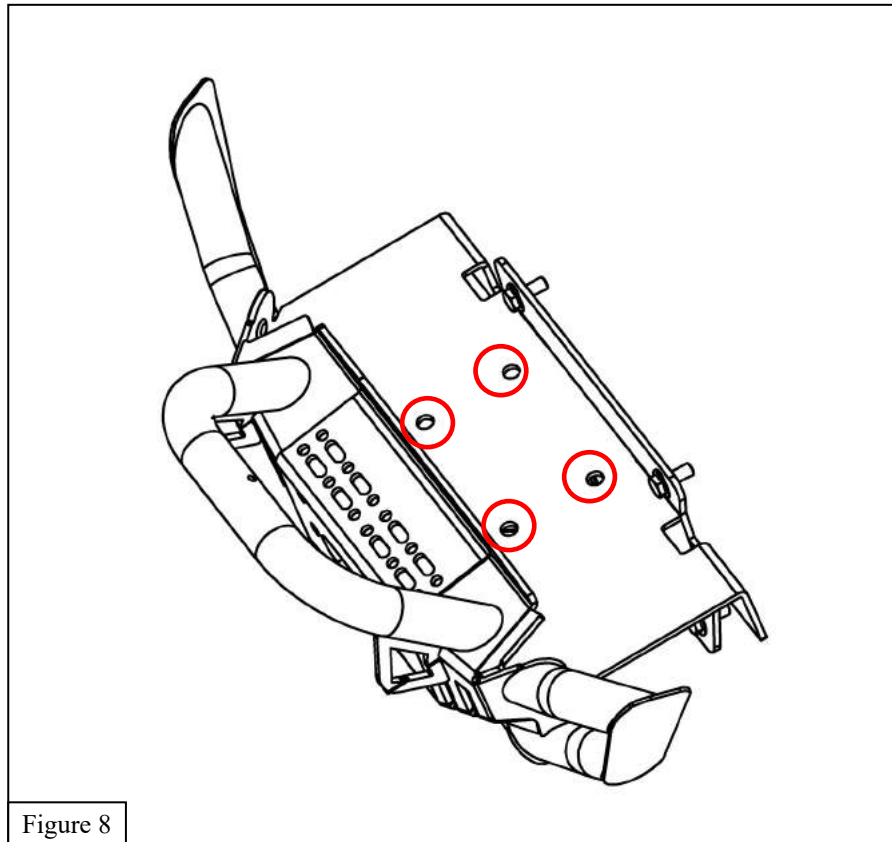

Figure 5

Figure 6

Figure 7

Note: Winch mounting is provided at the four locations shown in **Figure 8**.

This bumper is compatible with the SP winch series from Superwinch. (SP 35, SP 35SR, SP 45, and SP 45SR).

Hardware is included with each winch.

Figure 8

OPTIONAL AUXILIARY LIGHTING

- This bumper allows for the mounting of two 3” square auxiliary lights at the location shown below using M8 hardware. See **Figure 9**.