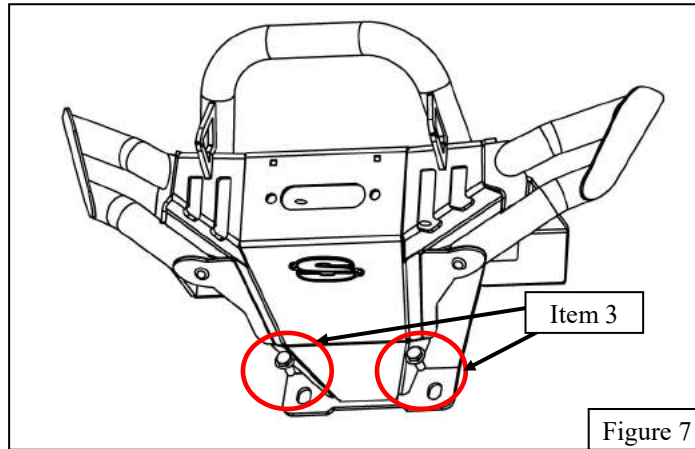

3. Cut Along the blue line on both sides so that the end plate does not interfere with fascia. See **Figure 2 & 3**
4. Trim the front fascia according to **Figure 4**.

5. Remove Pro R OEM bumper, by removing the 4 OE hardware as seen in **Figure 5**.
6. Next use (4) M10 flanged hex head screw (item 3) to mount the UTV Winch Bumper to the frame of RZR Pro R. See **Figure 6 & 7**.

Figure 5

Figure 6

Figure 7

Note: Winch mounting is provided at the four locations shown in **Figure 8**.

This bumper is compatible with the SP winch series from Superwinch. (SP 35, SP 35SR, SP 45, and SP 45SR).