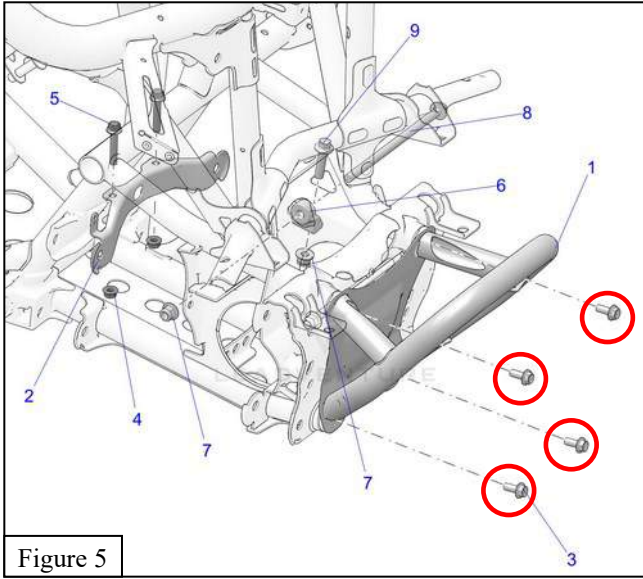

3. Cut Along the blue line on both sides so that the end plate does not interfere with fascia. See **Figure 2 & 3**
4. Trim the front fascia according to **Figure 4**.

5. Remove Pro R OEM bumper, by removing the 4 OE hardware as seen in **Figure 5**.
6. Next use (4) M10 flanged hex head screw (item 3) to mount the UTV Winch Bumper to the frame of RZR Pro R. See **Figure 6 & 7**.

Figure 5

Figure 6

Figure 7

Note: Winch mounting is provided at the four locations shown in **Figure 8**.

This bumper is compatible with the SP winch series from Superwinch. (SP 35, SP 35SR, SP 45, and SP 45SR).