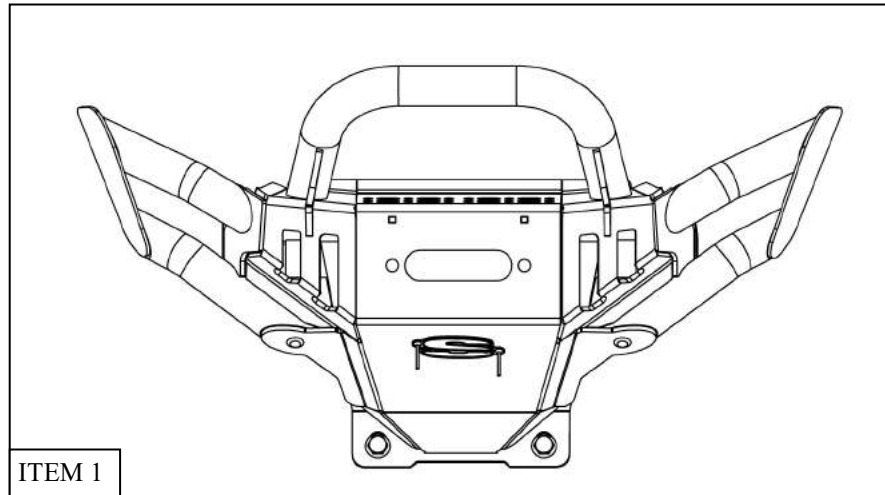

INSTALLATION INSTRUCTIONS

SUPERWINCH WINCH BUMPER

APPLICATION:
2020-2023 POLARIS RZR PRO R

PART NUMBER:
2501015

CONTENT

ITEM	QUANTITY	DESCRIPTION	TOOLS NEEDED
1	1	UTV WINCH BUMPER	RATCHET
2	1	SUPER WINCH LOGO	17mm SOCKET
3	4	M10 FLANGED HEX HEAD SCREW	

ANTI-SEIZE LUBRICANT MUST BE USED ON ALL STAINLESS STEEL FASTENERS TO PREVENT THREAD DAMAGE AND GALLING

Westin Automotive Products, Inc.
320 W. Covina Blvd
San Dimas, Ca. 91773

Thank you for choosing Westin products
for additional installation assistance please call
Customer Service (800) 793-7846

www.westinautomotive.com

DATE: 04/04/2024